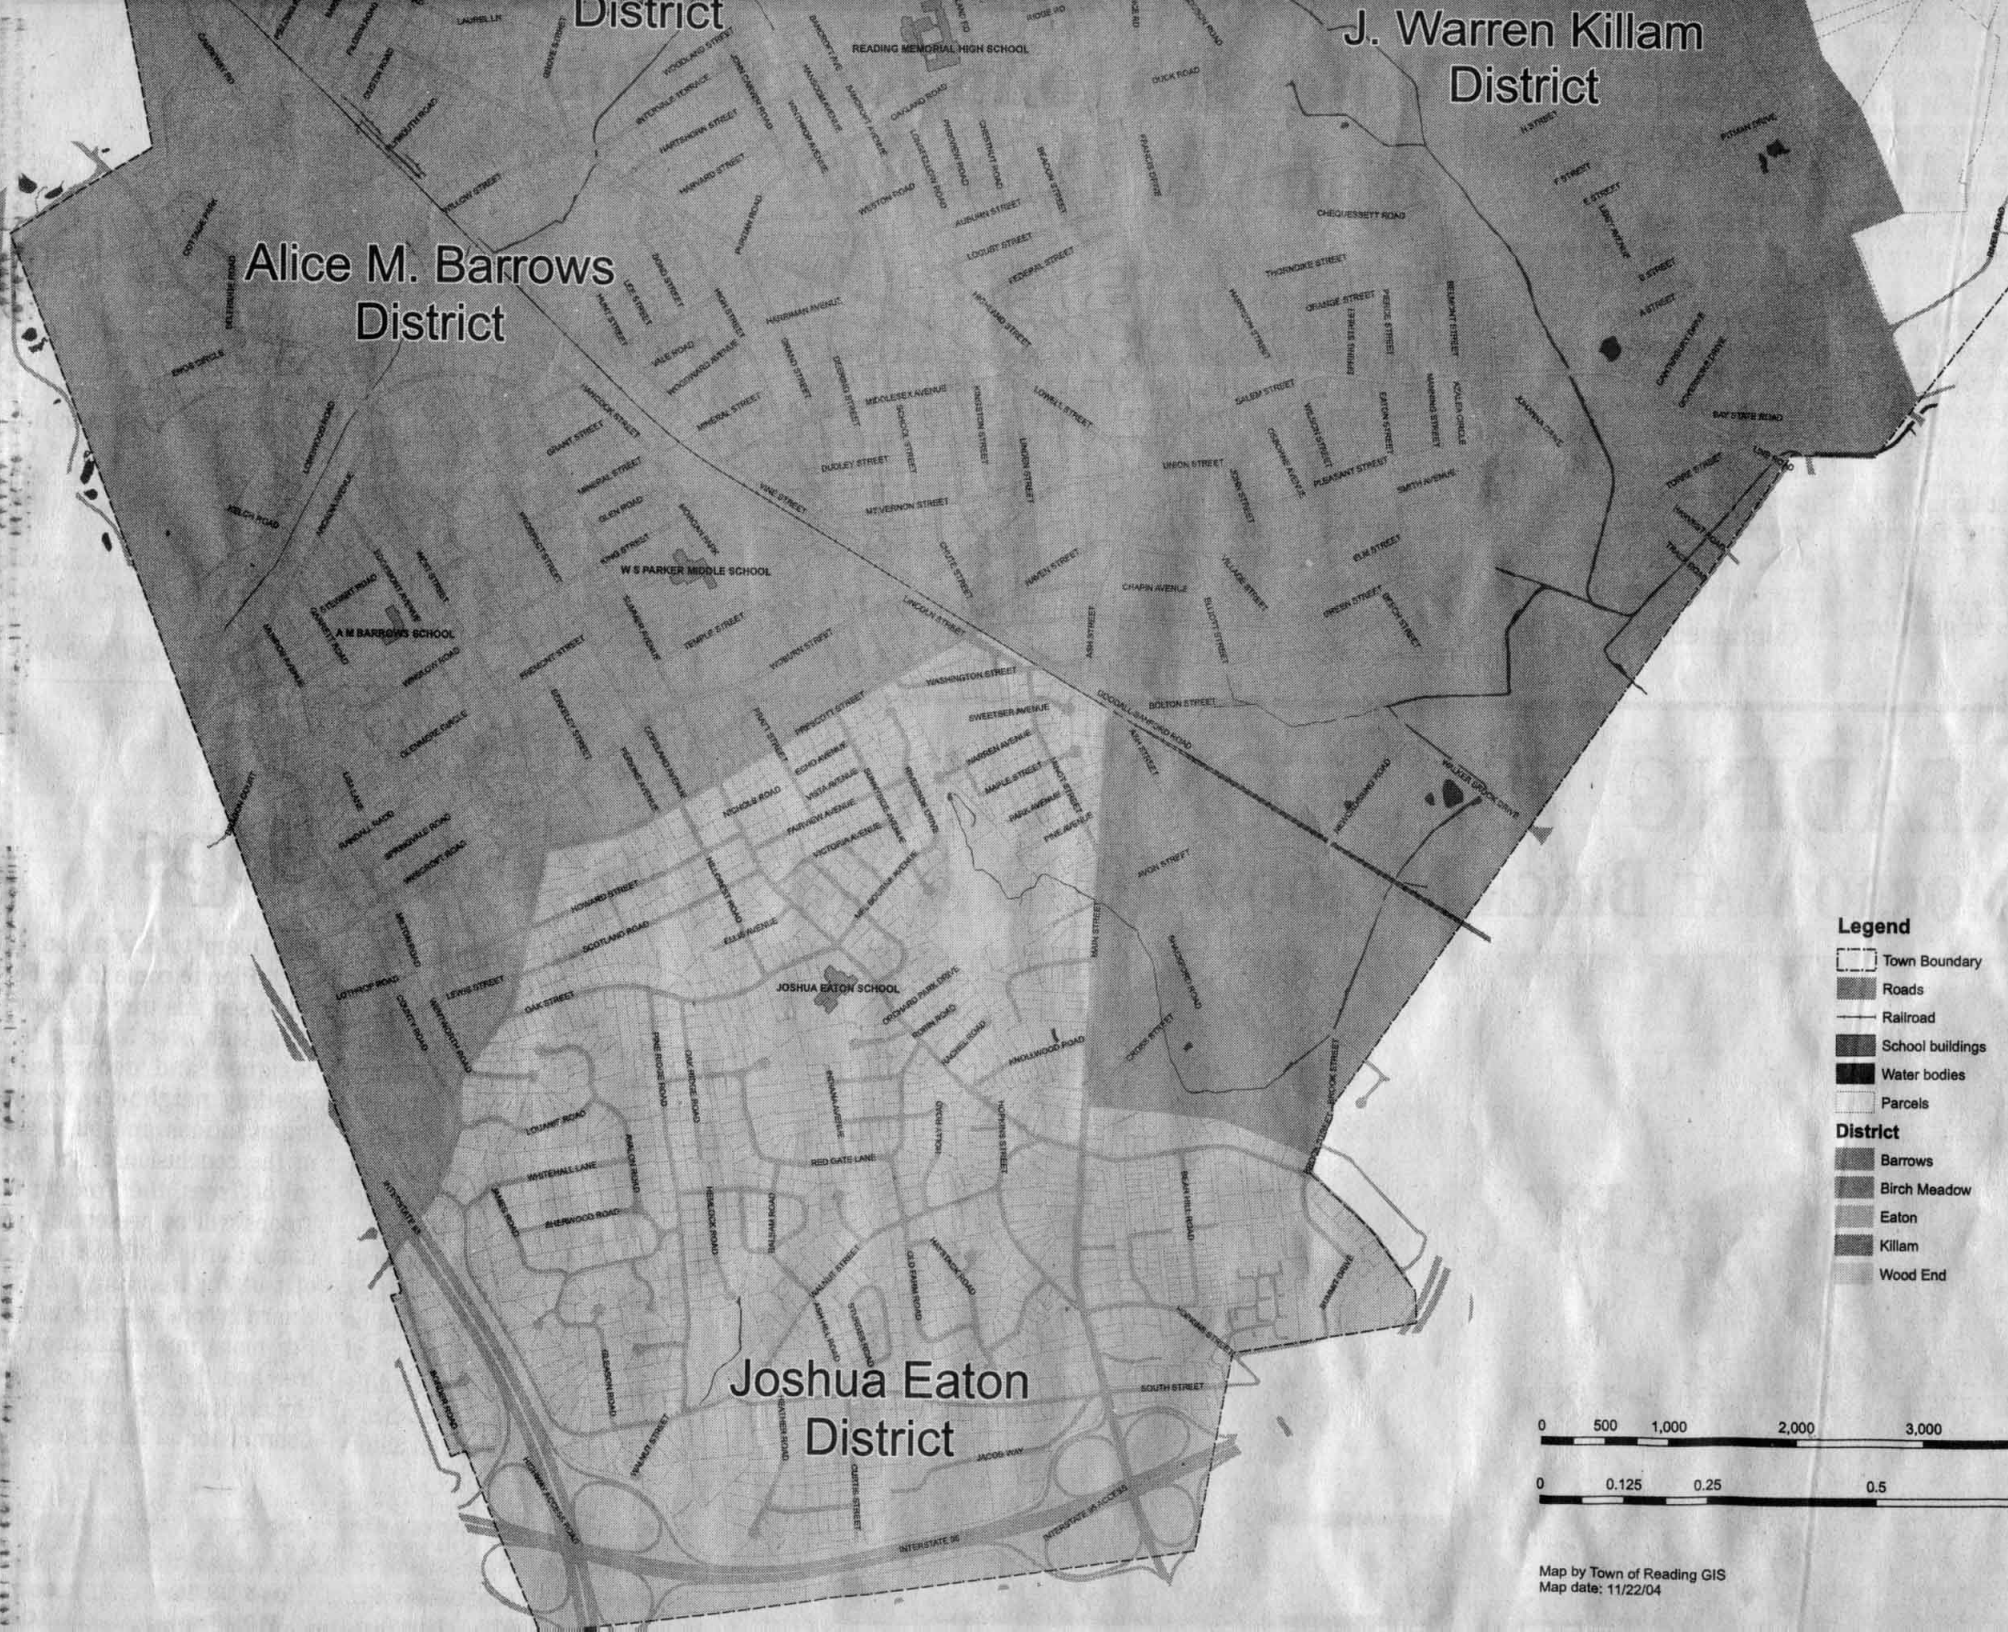

Proposed Elementary Scho

Redistricting plans

PROPOSED ELEMENTARY
SCHOOL DISTRICTS

Wood End
District

WOOD END SCHOOL

Wood End District

WOOD END SCHOOL

Birch Meadow District

Legend
Town Boundary

Alice M. Barrows
District

District

J. Warren Killam
District

Joshua Eaton
District

Legend

-  Town Boundary
-  Roads
-  Railroad
-  School buildings
-  Water bodies
-  Parcels
- District**
-  Barrows
-  Birch Meadow
-  Eaton
-  Killam
-  Wood End